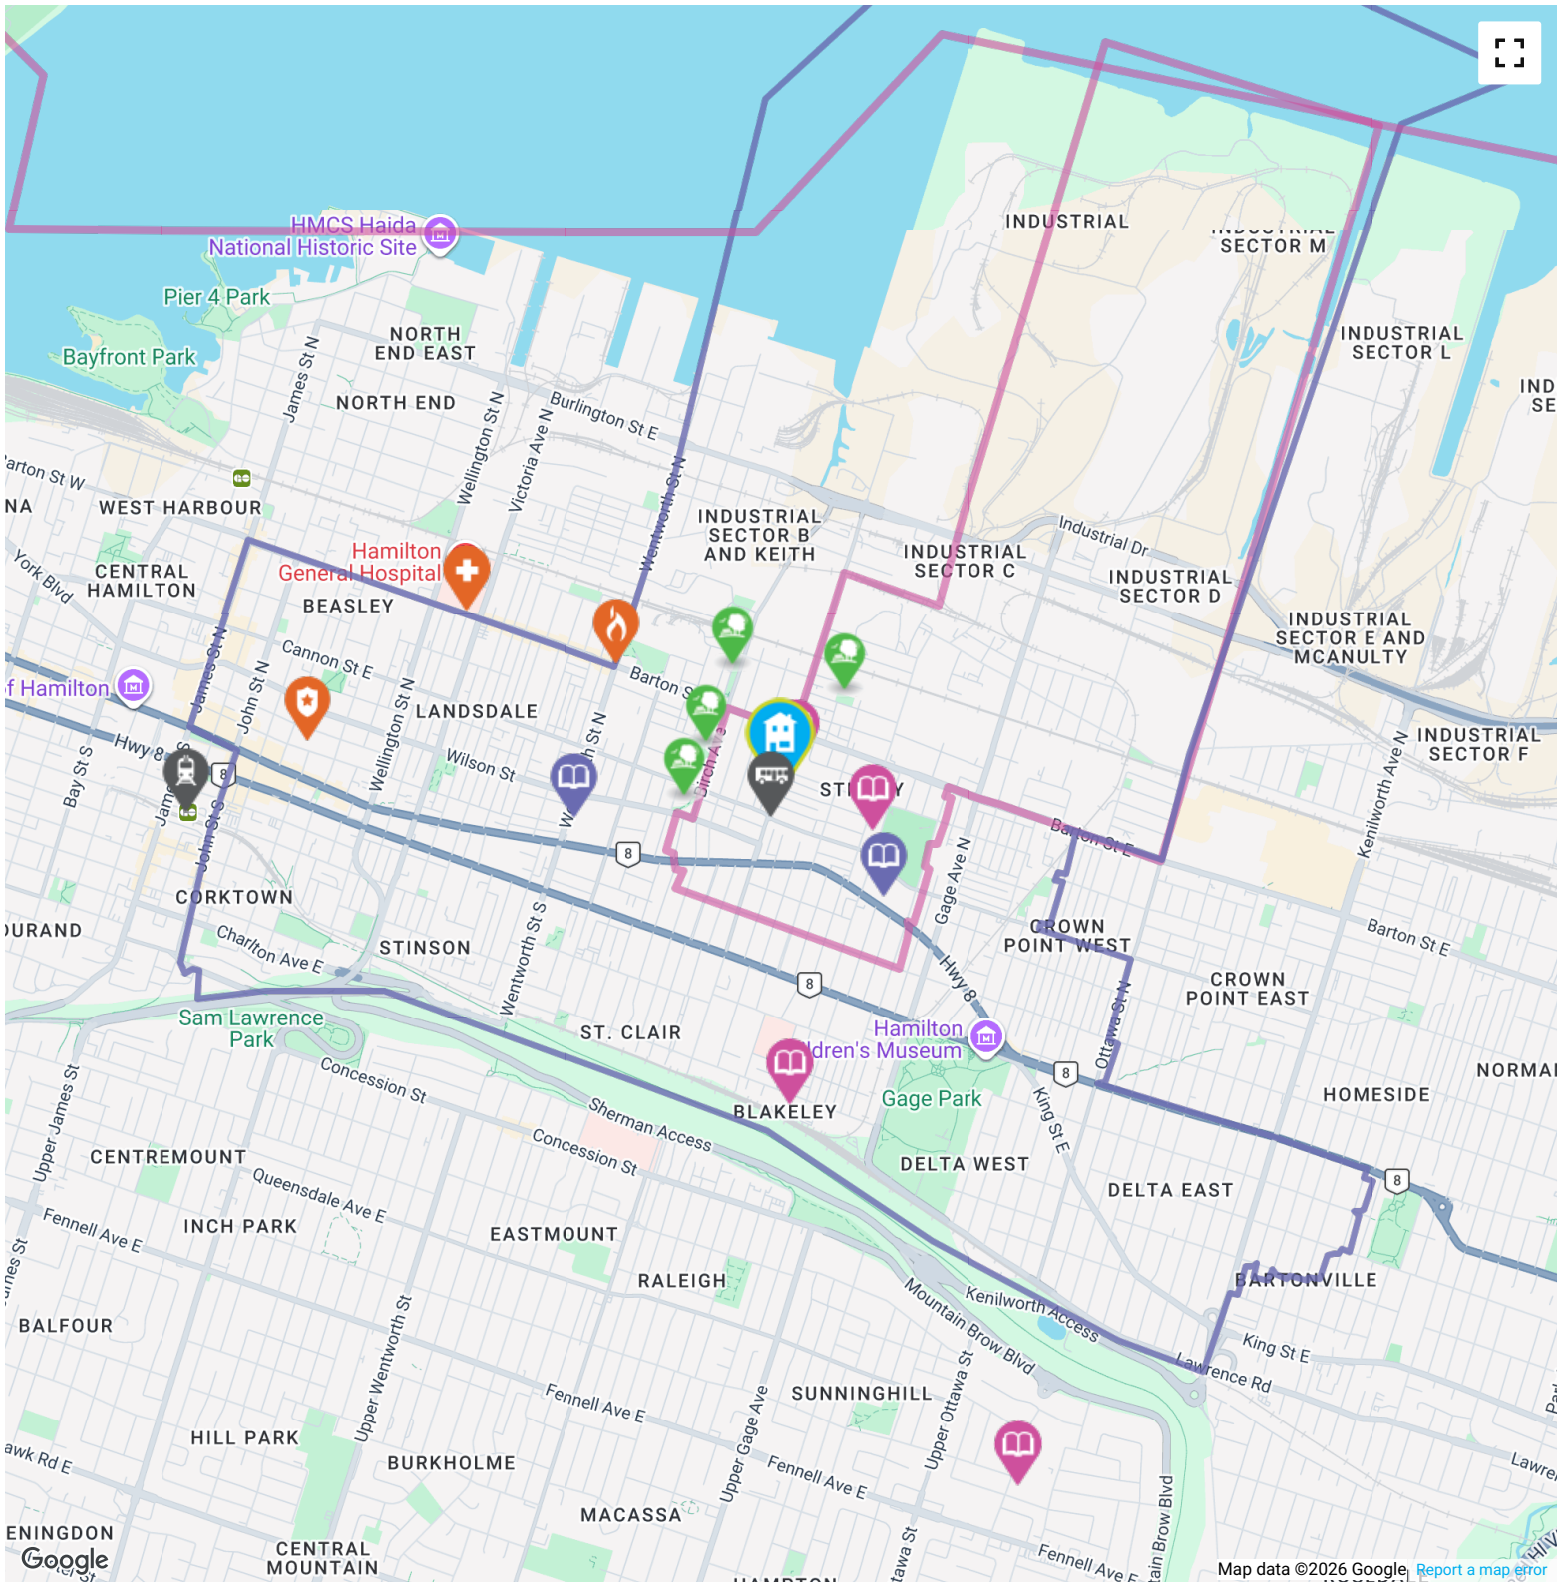

Stirton Tot Lot is located on a narrow strip of land adjacent to a hydro substation. It has been developed with a play structure, benches, and lighting.

1 Playground

<http://www.hamilton.ca...>

 **Lucy Day Park**  about a 7 minute walk - 0.5 KM
33 Clinton Street, Hamilton, ON, L8L, Canada

 **The nearest rail transit stop is Hamilton GO Centre**
2.6 KM away

<https://www.gotransit.com...>

 **The nearest street-level transit stop is Cannon At Sherman**
 about a 1 minute walk - 0.11 KM

<http://www.hamilton.ca...>

The nearest fire station is Hamilton Fire Station 6

0.92 KM away

Address 246 Wentworth Street North, Hamilton, ON L8L

<https://www.hamilton.ca...>

The nearest police facility is Central Station

2.08 KM away

Address 155 King William St, Hamilton, ON L8R 1A7, Canada

<https://hamiltonpolice.on.ca...>

- 📍 Elementary Schools
- 📍 Middle Schools
- 📍 High Schools
- 📍 Transit
- 📍 Safety
- Elementary Attendance Zone
- Middle Attendance Zone
- High Attendance Zone
- 📍 Parks